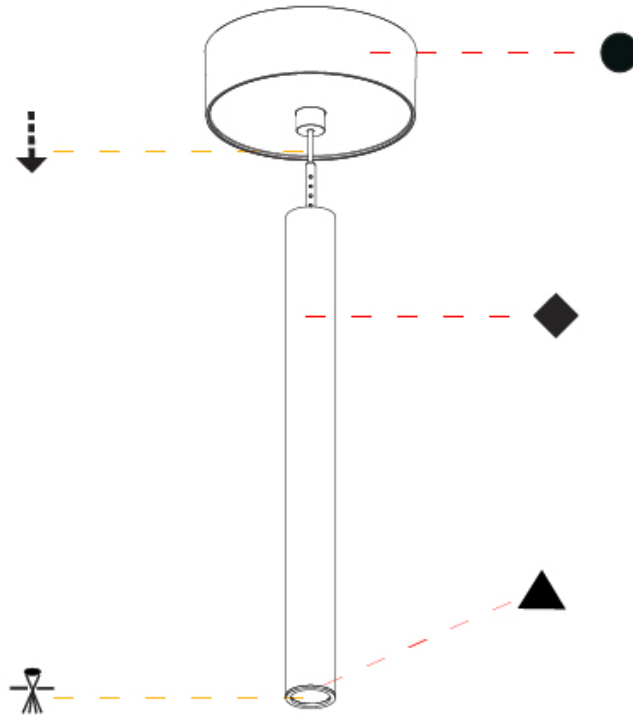

HANGOVER PLUG SHINE MONOPOINT RECESSED CANOPY SUSPENSION

PROJECT
TYPE
SPECIFIER
QUANTITY
DATE

A30842-

base number	Color Temperature	Finishes (Diamond)	Finishes (Triangle)	Finishes (Circle)	Lens Options	Shine Ring	Cable Options
-------------	-------------------	--------------------	---------------------	-------------------	--------------	------------	---------------

Shape: Cylinder
 Diameter (mm): 28
 Diameter (in): 1 1/8
 Height (mm): 300
 Height (in): 11 13/16
 Max. Overall Height (mm): 2300
 Max. Overall Height (in): 90 7/16
 Light Distribution: Downlight
 Weight (kg): 0.63
 Weight (lbs): 1.39
 Diffuser: Shine Ring - Opal / Yellow / Orange / Red / Blue / Green
 Fixture Finish: SSR / BKV / CWI / CRY / HAB / UFT / ITA / RUA / FTG / MYG / LOD / PUS / FRO / FUP / KIA / POP / BLS / SPG / MEY / GOH / GUM / CHC / COM / ABZ / JAG / OBR / MOS / ROR
 Fixture Material: Aluminum
 Cable Details: 2000mm or 4000mm Black Cable

OPTICAL

Optic°: 24 / 32 / 58

RATINGS AND CERTIFICATIONS

Certified By: Certified for North American Standards
 IP rating: IP20

HANGOVER PLUG SHINE MONOPOINT SURFACE CANOPY SUSPENSION

A30848-

PROJECT
TYPE
SPECIFIER
QUANTITY
DATE

Shape: Cylinder
 Diameter (mm): 28
 Diameter (in): 1 1/8
 Height (mm): 450
 Height (in): 17 11/16
 Max. Overall Height (mm): 2450
 Max. Overall Height (in): 96 7/16
 Light Distribution: Downlight
 Weight (kg): 0.64
 Weight (lbs): 1.41
 Diffuser: Shine Ring - Opal / Yellow / Orange / Red / Blue / Green
 Fixture Finish: SSR / BKV / CWI / CRY / HAB / UFT / ITA / RUA / FTG / MYG / LOD / PUS / FRO / FUP / KIA / POP / BLS / SPG / MEY / GOH / GUM / CHC / COM / ABZ / JAG / OBR / MOS / ROR
 Fixture Material: Aluminum
 Cable Details: 2000mm or 4000mm Black Cable