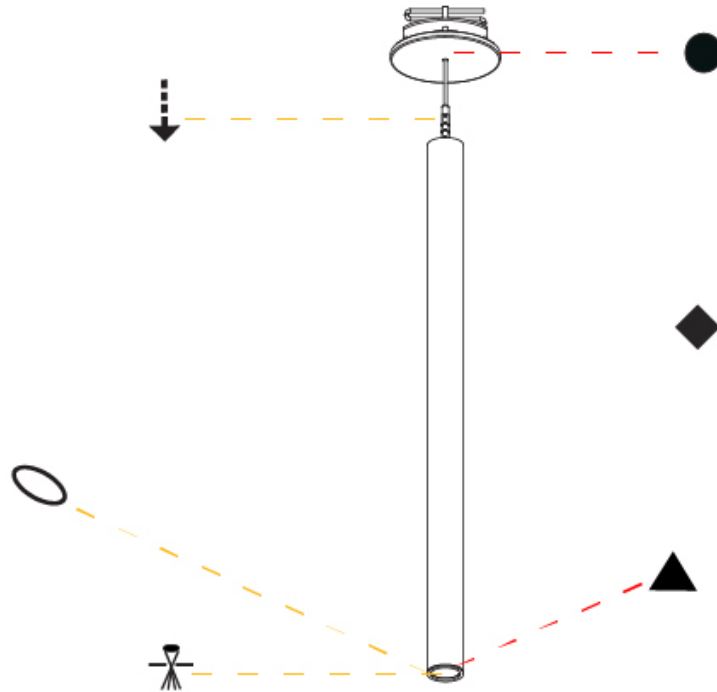

PHYSICAL

Shape: Cylinder
 Diameter (mm): 28
 Diameter (in): 1 1/8
 Height (mm): 450
 Height (in): 17 11/16
 Max. Overall Height (mm): 2450
 Max. Overall Height (in): 96 7/16
 Min. Recessing Depth (mm): 75
 Min. Recessing Depth (in): 2 15/16
 Light Distribution: Downlight
 Weight (kg): 0.504
 Weight (lbs): 1.11
 Diffuser: Shine Ring - Opal / Yellow / Orange / Red / Blue / Green
 Fixture Finish: SSR / BKV / CWI / CRY / HAB / UFT / ITA / RUA / FTG / MYG / LOD / PUS / FRO / FUP / KIA / POP / BLS / SPG / MEY / GOH / GUM / CHC / COM / ABZ / JAG / OBR / MOS / ROR
 Fixture Material: Aluminum
 Cable Details: 2000mm or 4000mm Black Cable
 Cut-out Measurements: 68mm / 2 11/16"

HANGOVER PLUG SHINE MONOPOINT RECESSED CANOPY SUSPENSION

A30844-

PROJECT _____

TYPE _____

SPECIFIER _____

QUANTITY _____

DATE _____

A

Shape: Cylinder
 Diameter (mm): 28
 Diameter (in): 1 1/8
 Height (mm): 300
 Height (in): 11 13/16
 Max. Overall Height (mm): 2300
 Max. Overall Height (in): 90 7/16
 Light Distribution: Downlight
 Weight (kg): 0.63
 Weight (lbs): 1.39
 Diffuser: Shine Ring - Opal / Yellow / Orange / Red / Blue / Green
 Fixture Finish: SSR / BKV / CWI / CRY / HAB / UFT / ITA / RUA / FTG / MYG / LOD / PUS / FRO / FUP / KIA / POP / BLS / SPG / MEY / GOH / GUM / CHC / COM / ABZ / JAG / OBR / MOS / ROR
 Fixture Material: Aluminum
 Cable Details: 2000mm or 4000mm Black Cable